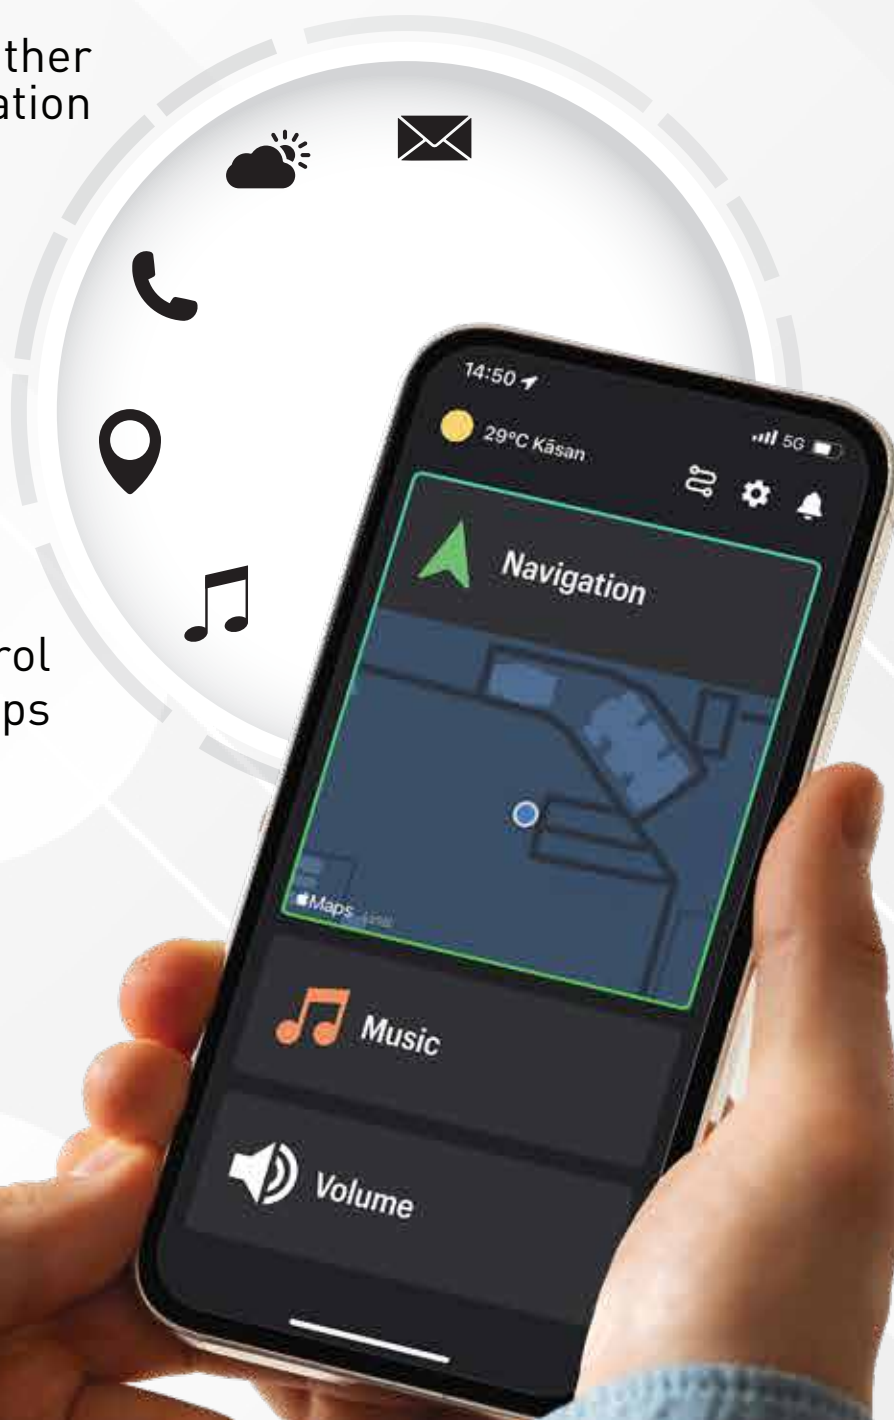

# Honda RoadSync

The Honda RoadSync App connects your smartphone to your Activa via Bluetooth, enabling you to access essential functions such as navigation, calls, texts, and music without interrupting your ride.

Manage messages  
via voice commands

Get real-time weather  
updates for any location

Manage and make calls  
directly from your Activa

Use turn-by-turn navigation  
to reach anywhere

Enjoy music control  
at your fingertips